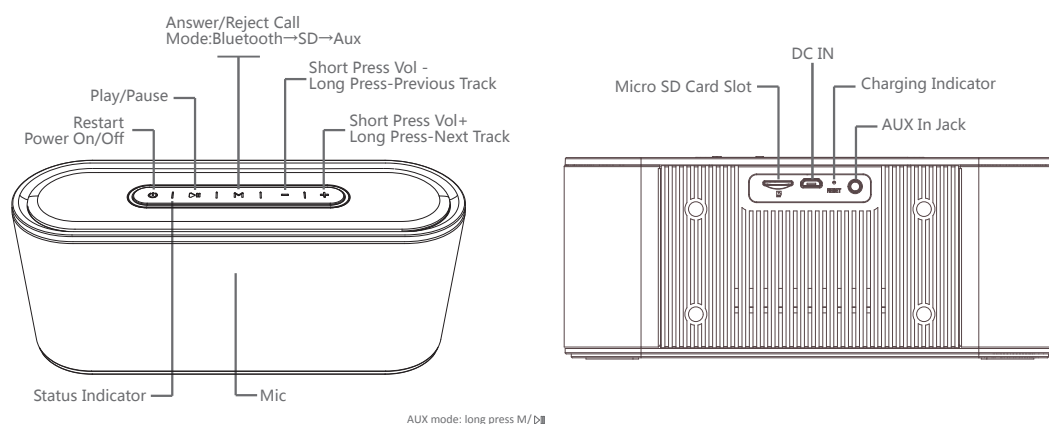

neocore®
WAVE™
NW™

UK: myneocore.com/waveA3UK
FR: myneocore.com/waveA3FR
DE: myneocore.com/waveA3DE
ES: myneocore.com/waveA3ES

INTRODUCTION >>>

HOW TO CONNECT >>>

- 1 Long press Bluetooth mode
Blue indicator flashes
- 2 Connect to your device
Setting > Bluetooth > neocore WAVE A3.6
Connected
Blue indicator steady on
- 3 Disconnected
Hold Indicator Flashed

FUNCTIONS >>>

Note:

1. Restart: In case device is crashed, please long press at least 10 seconds to reset.
2. Hands-free Call: short press to answer call, long press to reject call.
3. Micro SD Card (Max. capacity 256GB): support MP3, WMA, WAV, FLAC, APE format.
4. Short press , you can switch among Bluetooth /Micro SD /Aux in mode.

In the Box >>>

OTHER >>>

Charging via a computer or any USB source through a USB cable or USB wall charger.

Indicator	
Blue indicator flashes	Status of pairing.
Blue indicator steady on	Connected to Bluetooth® /Aux-in/Micro SD Card source.
Red indicator flashes	Battery voltage $\leq 3.4V$, flashing Red indicator means your speaker needs charging
Red charging indicator on	Red indicator is on during charging, and off after fully charged.